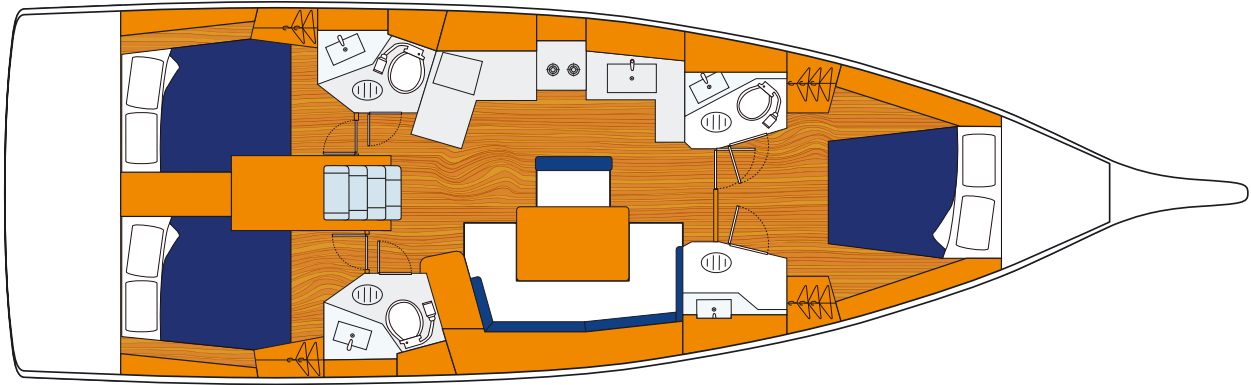

# Sunsail 46

3 Cabins / 3 Heads

<b>Length Overall:</b>	14.60m/47ft 9in
<b>Waterline Length:</b>	13.65m/44ft 7in
<b>Beam:</b>	4.50m/14ft 7in
<b>Draft:</b>	1.75m/5ft 7in
<b>Fuel Capacity:</b>	200L/52gal
<b>Water Capacity:</b>	570L/150gal
<b>Engines:</b>	80hp

- Life line / Scuba security float

## Deck

- Electric windlass
- Air conditioning Shore power
- Anchor with 70m chain
- Wheel
- Gangway

- Tender with rigid keel & two oars
- Inflator
- Small anchor with 15 m rope
- Engine oil container
- Bimini top
- Sprayhood
- Boathook
- Fenders
- Emergency anchor with 50 m rope
- Winch handles
- Rope
- Bosun's chair
- Bathing ladder
- Water hose
- Water / Petrol
- Outboard fuel tank
- Gas bottles (Gas included)
- Funnel / Bucket
- Deck brush
- Table
- Outside Shower
- Cable 220V with battery charger
- Mask snorkeling & flippers
- Cockpit speakers